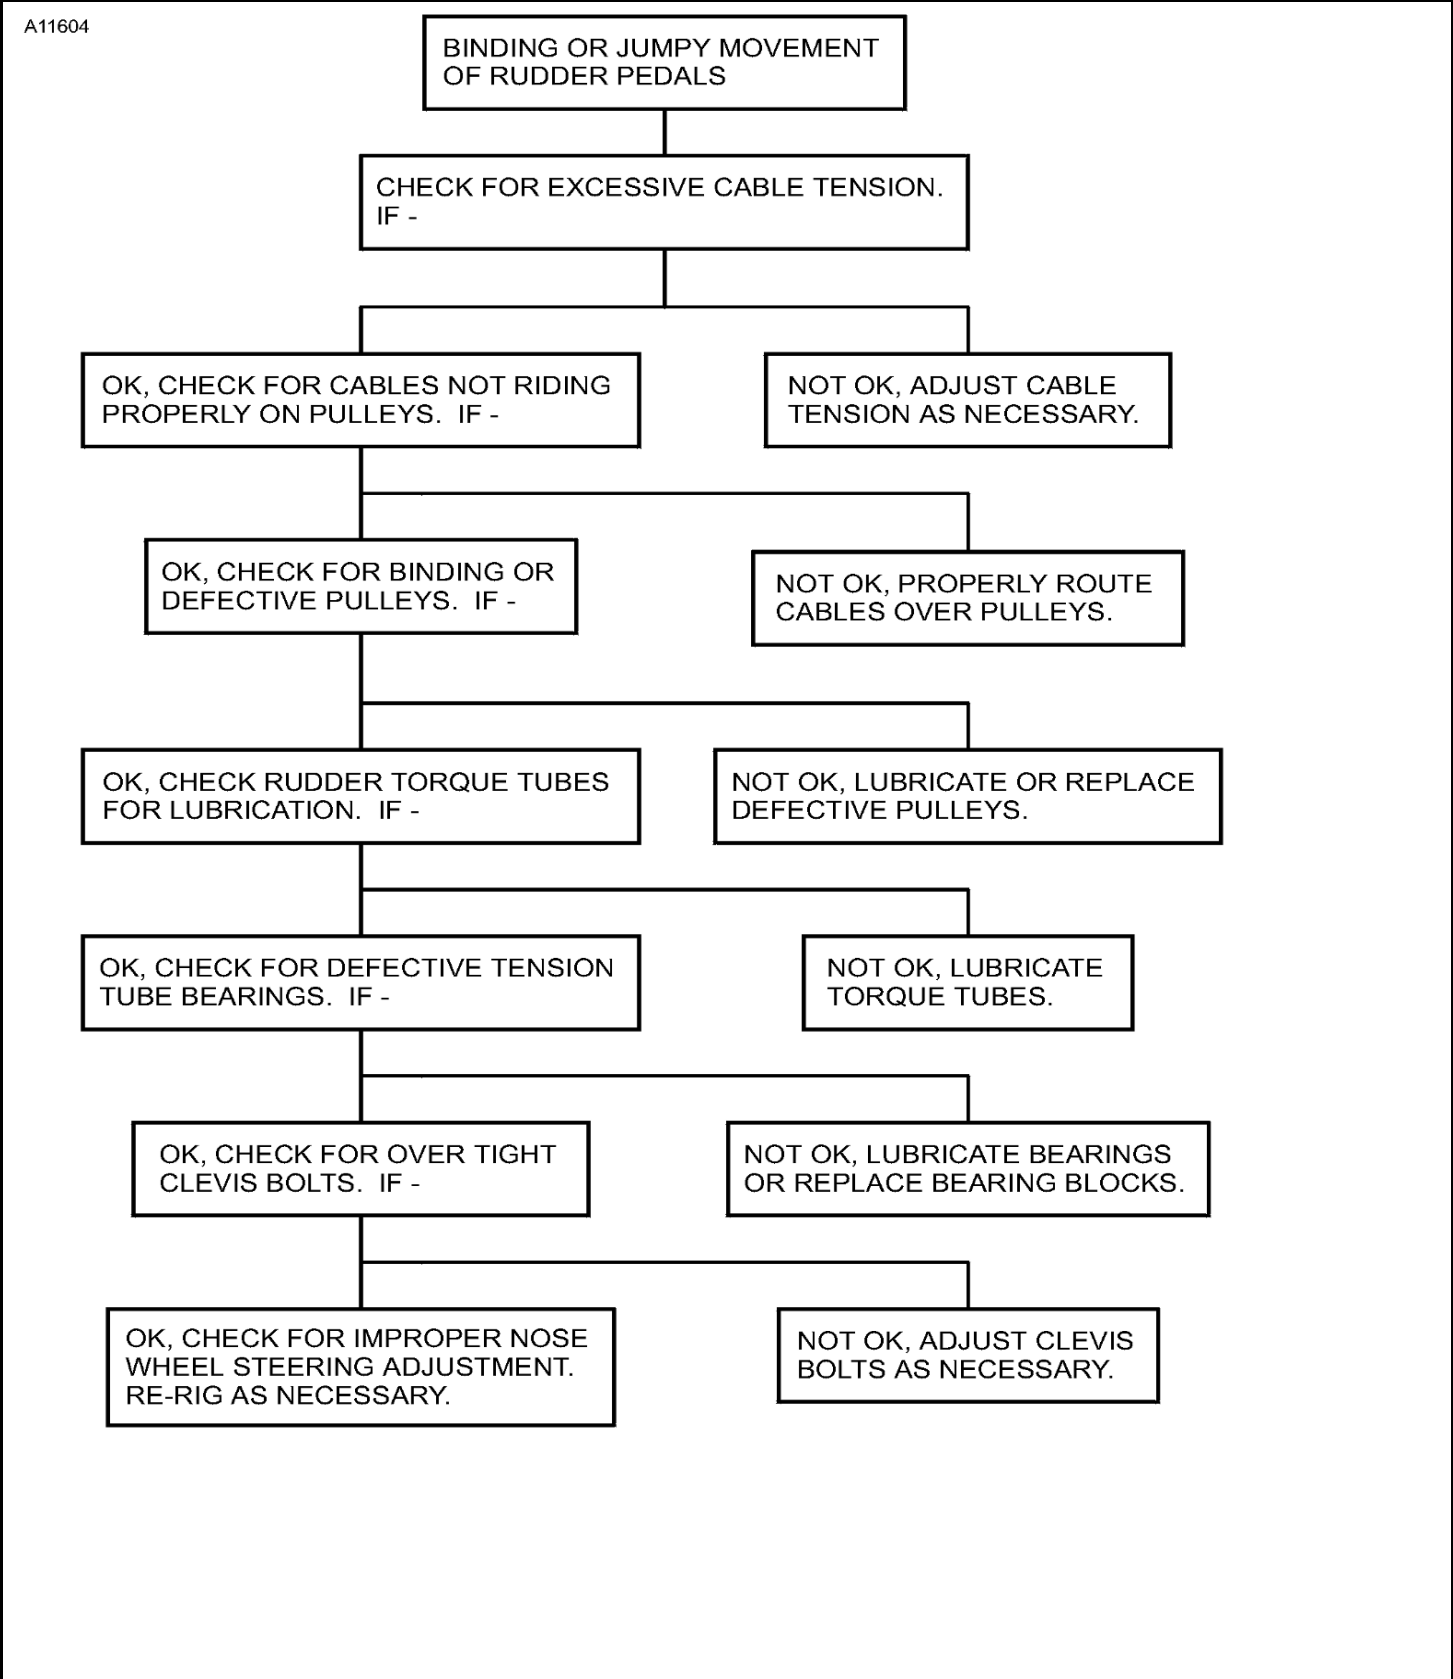

RUDDER SYSTEM - TROUBLESHOOTING

1. General

- A. A troubleshooting chart has been developed to aid the maintenance technician in system understanding. Refer to Figure 101.

Figure 101 : Sheet 1 : Rudder System Troubleshooting Chart

Figure 101 : Sheet 2 : Rudder System Troubleshooting Chart

A11605